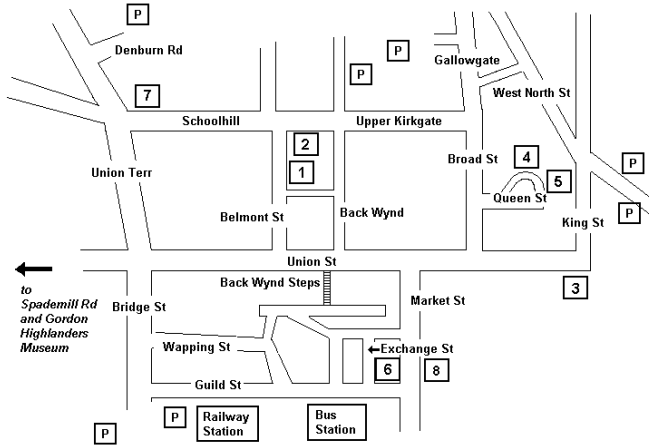

## wordfringe 2008 venues Aberdeen City Centre

- 1: Books and Beans
- 2: Enigma
- 3: Snafu
- 4: St Katherine's Club
- 5: Aberdeen Arts Centre
- 6: Musa
- 7: Aberdeen Central Library
- 8: Douglas Hotel

Please see [www.wordfringe.co.uk](http://www.wordfringe.co.uk) for further venue maps covering Aberdeen Queen's Road, Balmedie, Banchory, Banff, Ellon, Fraserburgh, Midmar, Oyne and Stonehaven,